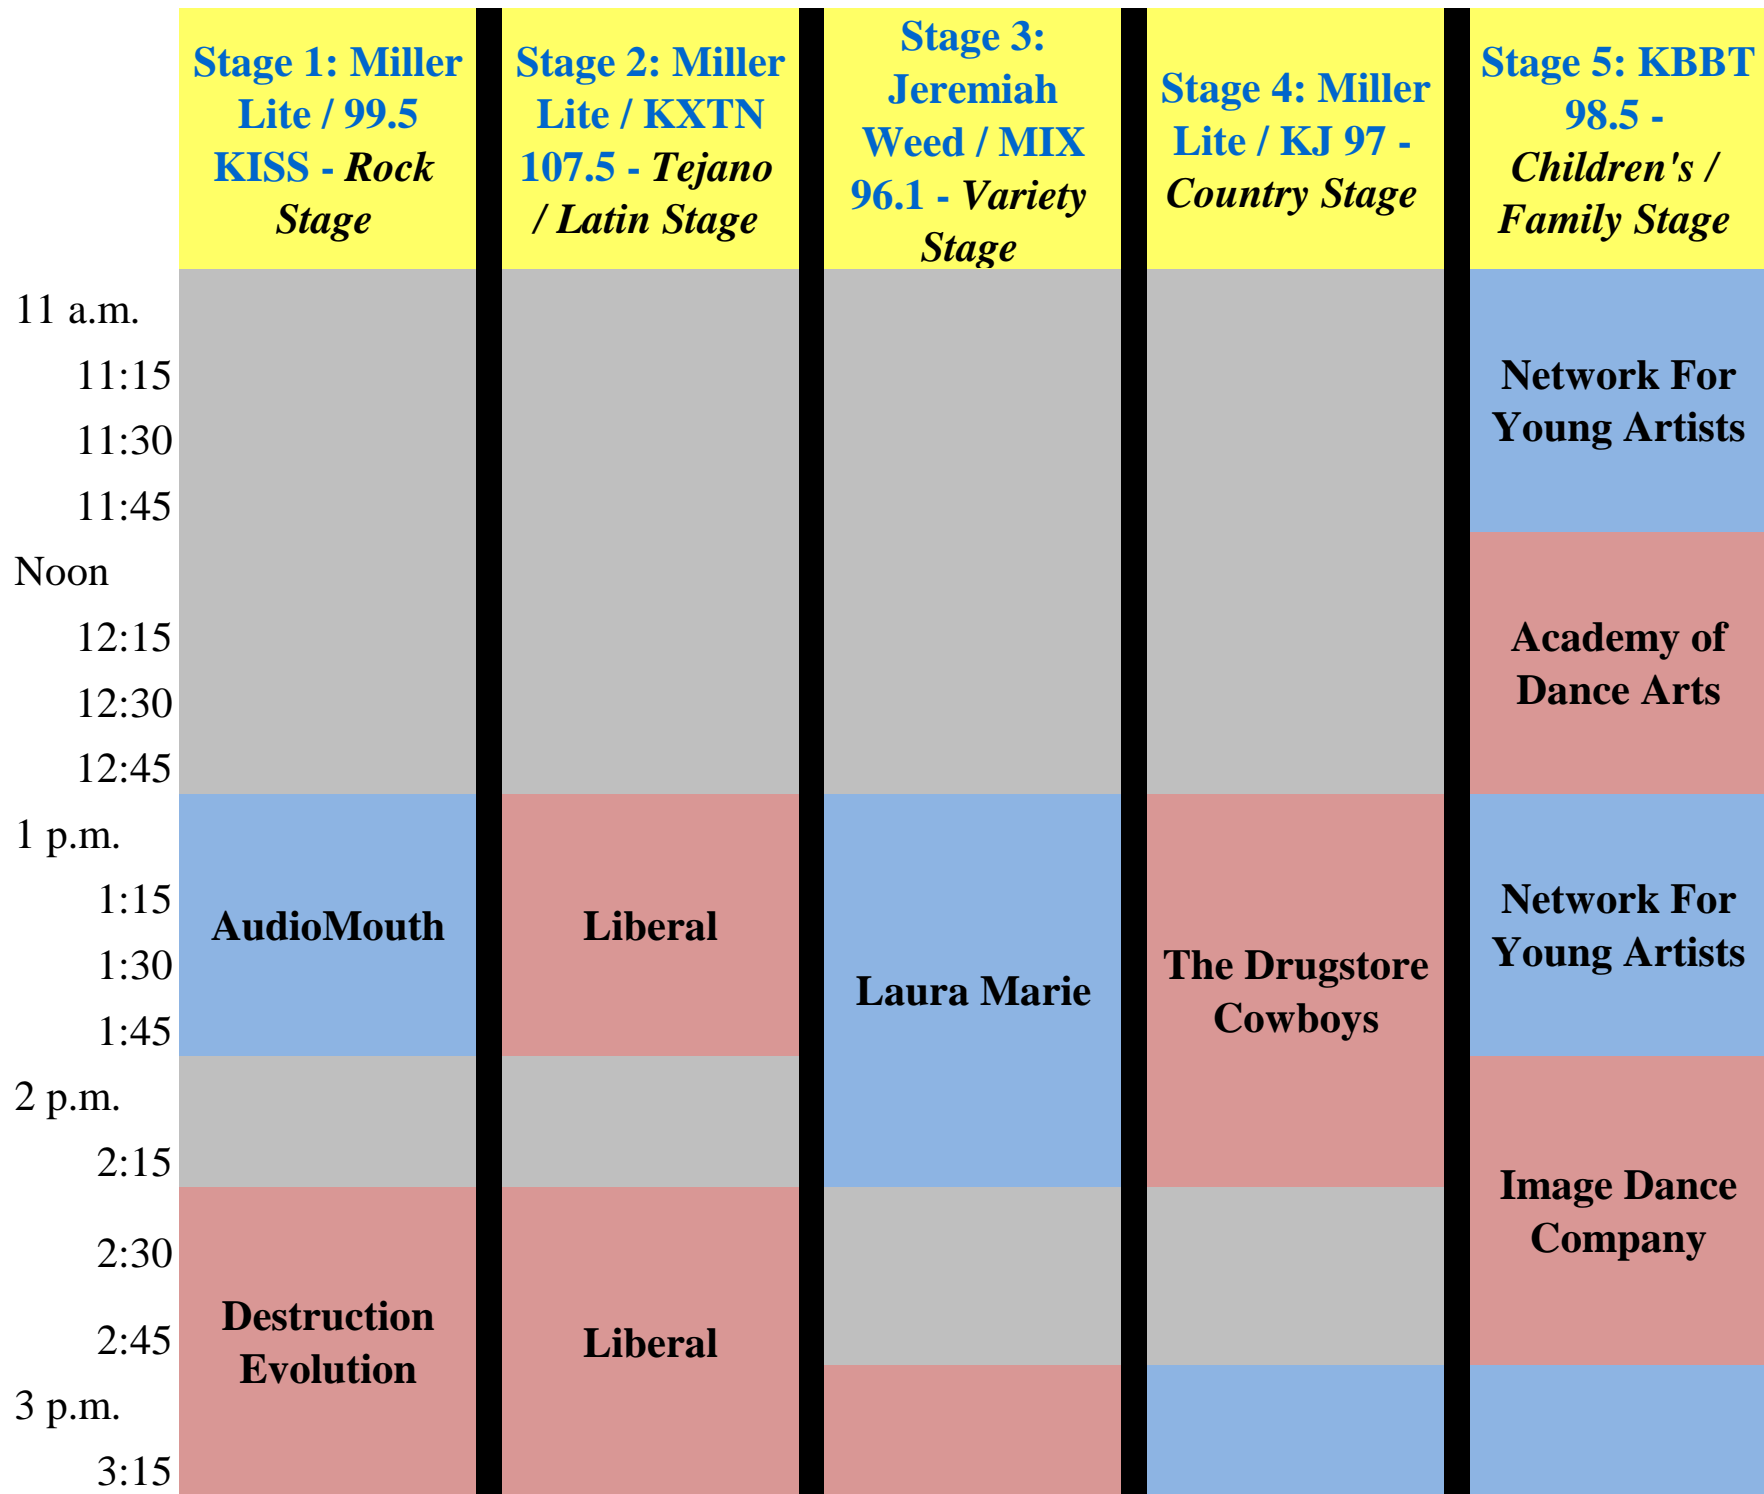

**Stage 1: Miller Lite / MAGIC 105.3 - Best of the 80's, 90's and Today Stage**

**Stage 2: Miller Lite / KJ 97 - Country Stage**

**Stage 3: Jeremiah Weed / KRTU 91.7 - Jazz Stage**

**Stage 4: Miller Lite / KBBT 98.5 - R&B / Hip Hop Stage**

**Stage 5: KBBT 98.5 - Children's / Family Stage**

5 p.m.  
5:15  
5:30  
5:45  
6 p.m.  
6:15  
6:30  
6:45  
7 p.m.  
7:15  
7:30  
7:45  
8 p.m.  
8:15  
8:30  
8:45

**Mysterious Ways - America's U2 Tribute Band**

**Two Tons of Steel**

**Johnny P. and The Wiseguys**

**TBA**

**Cheer-riffic**

**Ghici - Painting**

**Mindless Behavior**

**King William Jazz Collective**

**TBA**

**Network For Young Artists**

**Danzavida De San Antonio**

*All Entertainment is subject to change without notification!*

*All Entertainment is subject to change without notification!*