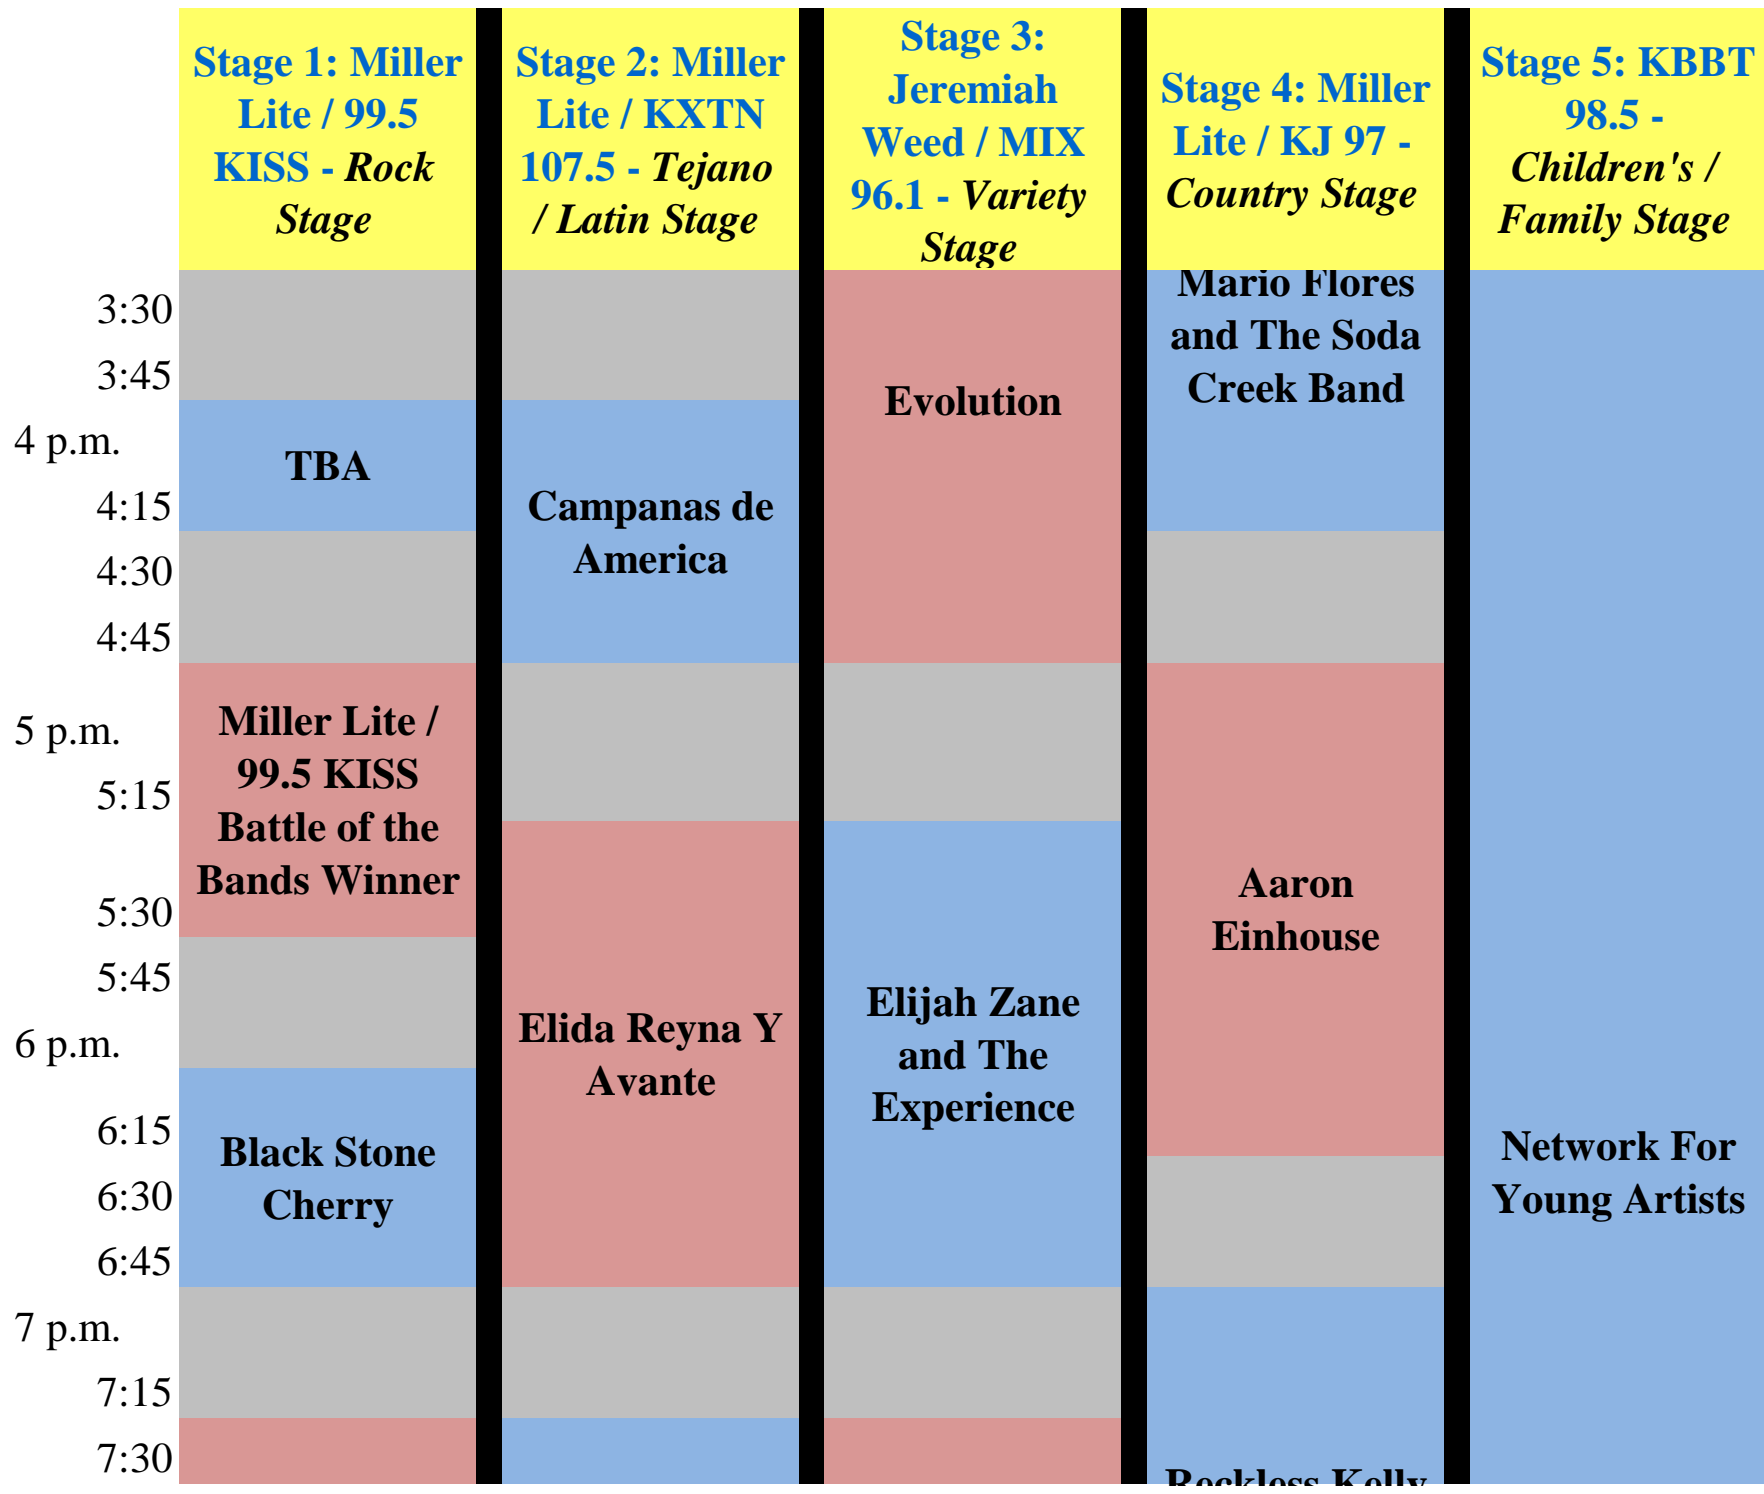

**Stage 1: Miller Lite / MAGIC 105.3 - Best of the 80's, 90's and Today Stage**

**Stage 2: Miller Lite / KJ 97 - Country Stage**

**Stage 3: Jeremiah Weed / KRTU 91.7 - Jazz Stage**

**Stage 4: Miller Lite / KBBT 98.5 - R&B / Hip Hop Stage**

**Stage 5: KBBT 98.5 - Children's / Family Stage**

5 p.m.  
5:15  
5:30  
5:45  
6 p.m.  
6:15  
6:30  
6:45  
7 p.m.  
7:15  
7:30  
7:45  
8 p.m.  
8:15  
8:30  
8:45

**Mysterious Ways - America's U2 Tribute Band**

**Two Tons of Steel**

**Johnny P. and The Wiseguys**

**TBA**

**Cheer-riffic**

**Ghici - Painting**

**Mindless Behavior**

**King William Jazz Collective**

**TBA**

**Network For Young Artists**

**Danzavida De San Antonio**

*All Entertainment is subject to change without notification!*

*All Entertainment is subject to change without notification!*