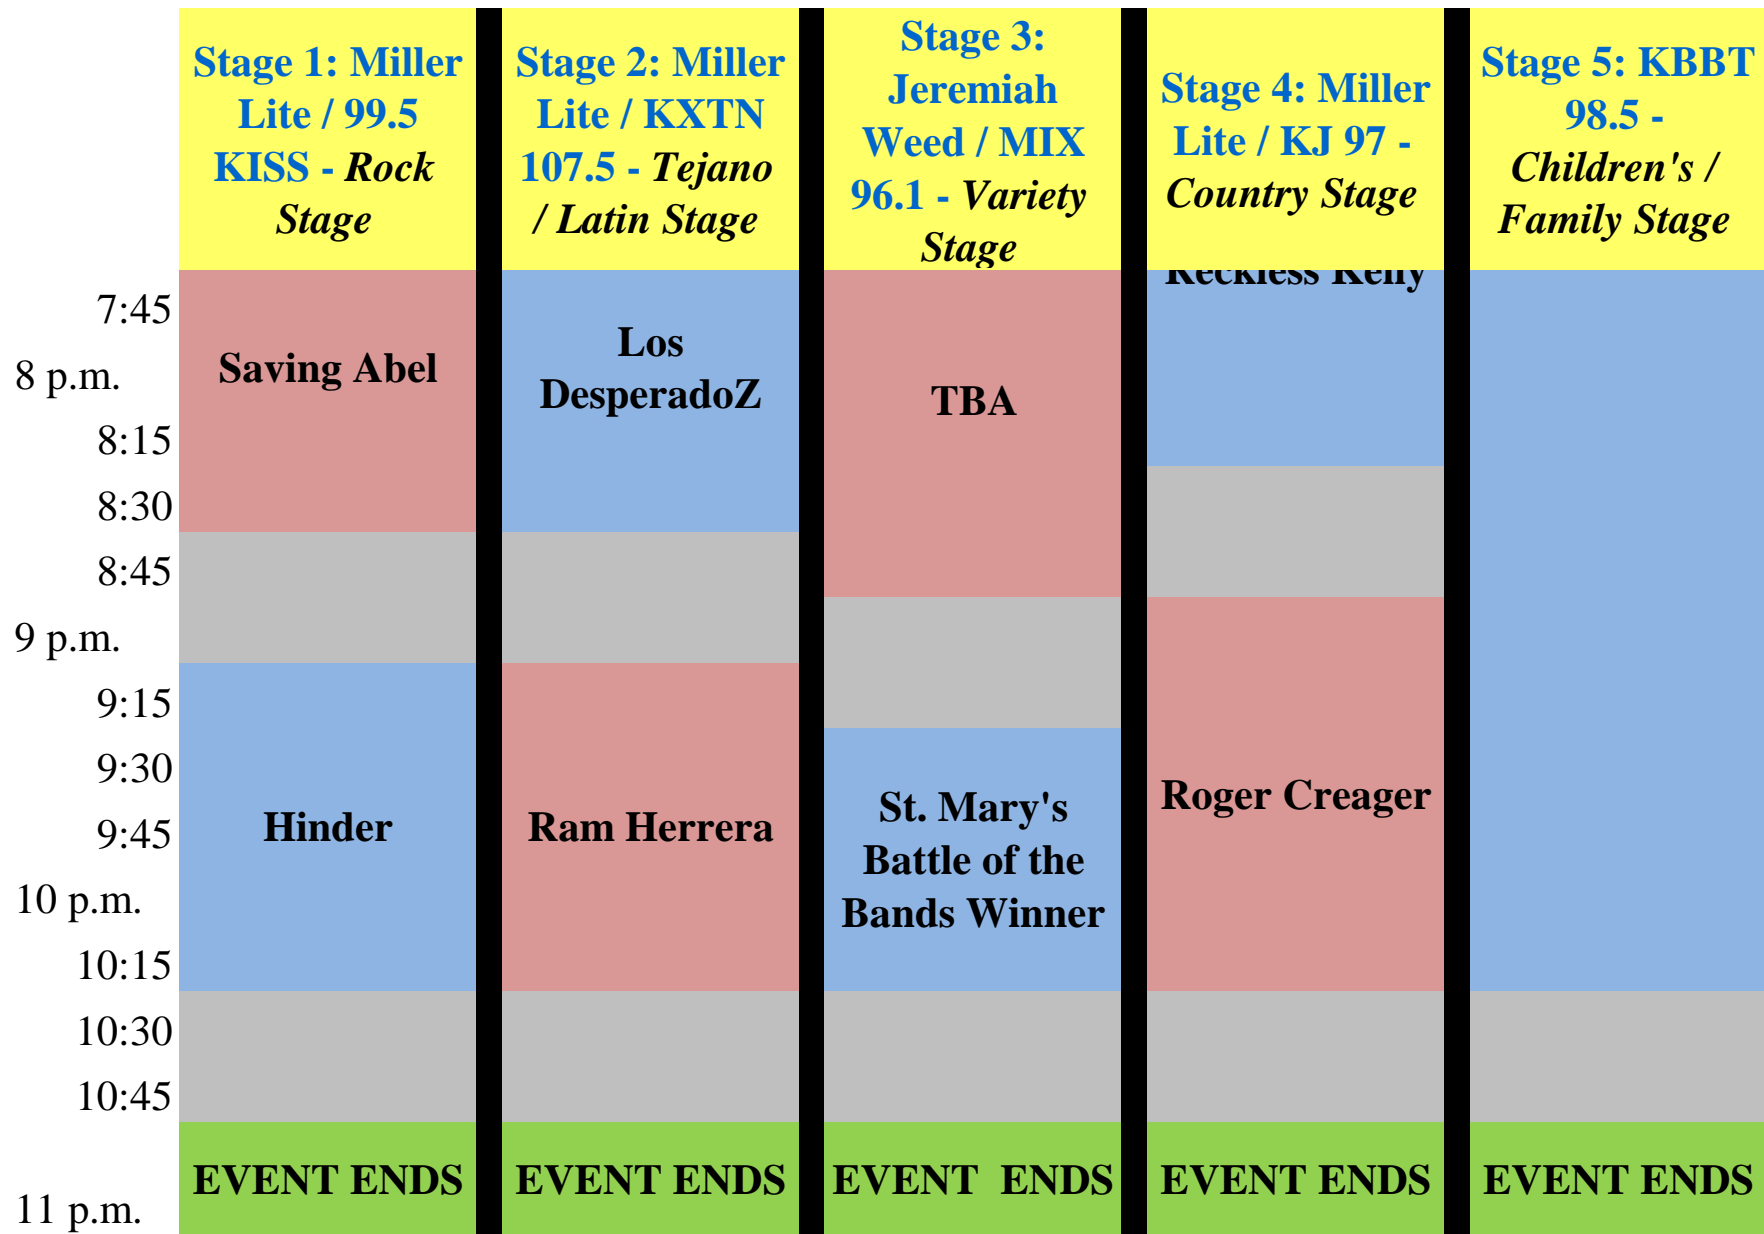

**Stage 1: Miller Lite / MAGIC 105.3 - Best of the 80's, 90's and Today Stage**

**Stage 2: Miller Lite / KJ 97 - Country Stage**

**Stage 3: Jeremiah Weed / KRTU 91.7 - Jazz Stage**

**Stage 4: Miller Lite / KBBT 98.5 - R&B / Hip Hop Stage**

**Stage 5: KBBT 98.5 - Children's / Family Stage**

5 p.m.  
5:15  
5:30  
5:45  
6 p.m.  
6:15  
6:30  
6:45  
7 p.m.  
7:15  
7:30  
7:45  
8 p.m.  
8:15  
8:30  
8:45

**Mysterious Ways - America's U2 Tribute Band**

**Two Tons of Steel**

**Johnny P. and The Wiseguys**

**TBA**

**Cheer-riffic**

**Ghici - Painting**

**Mindless Behavior**

**King William Jazz Collective**

**TBA**

**Network For Young Artists**

**Danzavida De San Antonio**

*All Entertainment is subject to change without notification!*

*All Entertainment is subject to change without notification!*